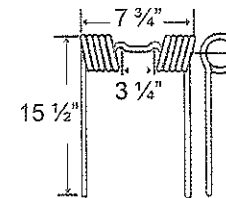

**Mattson**

TIN1-079

Application	Color	Weight	Coil ID	Wire	List Price
Harrow	Black	1.8 lbs.	1.65"	.312"	5.85

**Melroe**

TIN1-041

To fit OEM	Application	Color	Weight	Coil ID	Wire	List Price
6502210	Harrow	Black	2 lbs.	1.35"	.312"	5.84

TIN1-042

To fit OEM	Application	Color	Weight	Coil ID	Wire	List Price
6502211	Harrow	Black	2.2 lbs.	1.34"	.312"	6.86

TIN1-043

To fit OEM	Application	Color	Weight	Coil ID	Wire	List Price
6524795	Harrow, 11" Straight Tine	Black	3.2 lbs.	2.1"	.375"	8.97