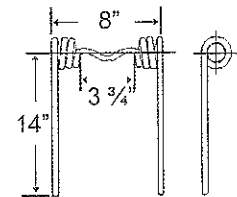

TIN1-095

Color	Weight	Coil ID	Wire	List Price
Black	2.3 lbs.	1.8"	.375"	9.65