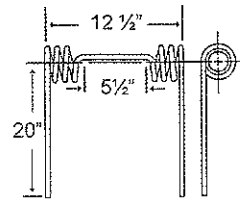

Summers, Herman

TIN1-056

To fit OEM	Application	Color	Weight	Coil ID	Wire	List Price
H-1140	Mounted Harrow	Black	3.6 lbs.	2.1"	.375"	8.26

10 - TINES, TEETH, TILLAGE

**Harrow Tines**

*Summers, Herman*

**TIN1-058**

To fit OEM	Application	Color	Weight	Coil ID	Wire	List Price
8H-1110	Harrow Draw Bar, Straight Tine	Black	3.5 lbs.	1.95"	.375"	8.51

*Summers, Bergen*

**TIN2-030**

Color	Weight	Coil ID	Wire	List Price
Black	6.5 lbs.	2.515"	.5"	23.54