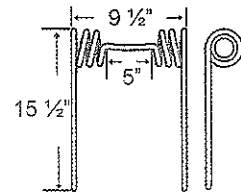

Wil-Rich

TIN1-044

To fit OEM	Application	Color	Weight	Coil ID	Wire	List Price
16249 (41410)	Mounted Harrow	Black	2.5 lbs.	1.625"	.375"	6.04