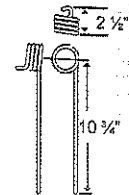

## Harrow Tines

Leon

TIN1-089

To fit OEM	Application	Color	Weight	Coil ID	Wire	List Price
105561	Mounted Harrow	Black	2.9 lbs.	1.85"	.375"	8.46

Lindsay

TIN1-073

To fit OEM	Color	Weight	Coil ID	Wire	List Price
L-14-04728	Green	.75 lbs.	1.5"	.312"	2.82

TIN1-074

To fit OEM	Color	Weight	Coil ID	Wire	List Price
R-14-04710	Black	.75 lbs.	1.5"	.312"	2.82

TIN1-075

To fit OEM	Color	Weight	Coil ID	Wire	List Price
L-14-04760	Green	1.3 lbs.	1.8"	.375"	4.36

TIN1-076