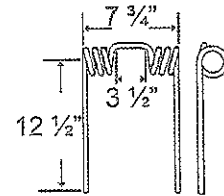

**Harrow Tines**

*Inland, Flexi-Coil*

**TIN1-053**

Application	Color	Weight	Coil ID	Wire	List Price
Harrow Draw Bar	Black	2.5 lbs.	1.75"	.375"	6.60

*Inland, Flexi-Coil, Harman, Blanchard*

**TIN1-034**

To fit OEM	Application	Color	Weight	Coil ID	Wire	List Price
25-200509-1	16" Straight Tine	Black	2.5 lbs.	1.75"	.375"	7.25

*John Deere*

**TIN1-066**

To fit OEM	Application	Color	Weight	Coil ID	Wire	List Price
135002	Mounted Harrow	Black	2.2 lbs.	1.69"	.375"	6.62

**TIN1-067**

To fit OEM	Application	Color	Weight	Coil ID	Wire	List Price
136767	Mounted Harrow	Black	2.5 lbs.	1.67"	.375"	6.65