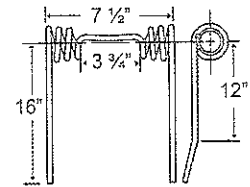

*Noble*

**TIN1-057**

To fit OEM	Application	Color	Weight	Coil ID	Wire	List Price
149781	Mounted Harrow	Black	2.3 lbs.	1.8"	.375"	5.29

**TIN1-032**

To fit OEM	Color	Weight	Coil ID	Wire	List Price
24781	Black	2.48 lbs.	1.85"	.375"	7.93