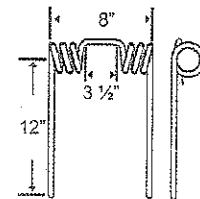

Krause

TINKS-1

To fit OEM	Color	Weight	Coil ID	Wire	List Price
76-126	Black	2.5 lbs.	1.75"	.375"	9.68