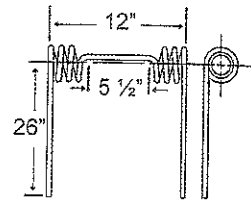

Saturn

TIN1-028

Color	Weight	Coil ID	Wire	List Price
Black	3.8 lbs.	2.08"	.375"	10.19

Summers

TIN1-038

To fit OEM	Application	Color	Weight	Coil ID	Wire	List Price
8H-1150	94 Series, Mounted Harrow	Black	2.2 lbs.	2.0"	.375"	7.70