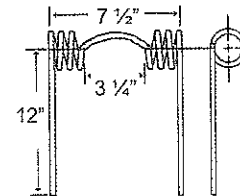

Mattson

TIN1-079

Application	Color	Weight	Coil ID	Wire	List Price
Harrow	Black	1.8 lbs.	1.65"	.312"	5.85