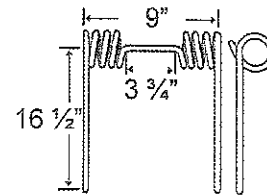

## Harrow Tines

John Deere

TIN1-069

To fit OEM	Application	Color	Weight	Coil ID	Wire	List Price
188605	Mounted Harrow	Black	2.6 lbs.	1.65"	.375"	8.26

TIN2-063

To fit OEM	Application	Color	Weight	Coil ID	Wire	List Price
232353	Mounted Harrow	Black	3.5 lbs.	1.75"	.415"	12.10