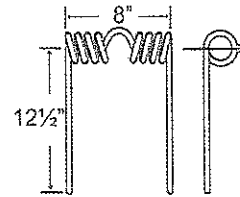

Saturn

TIN1-028

Color	Weight	Coil ID	Wire	List Price
Black	3.8 lbs.	2.08"	.375"	10.19

Summers

TIN1-038

To fit OEM	Application	Color	Weight	Coil ID	Wire	List Price
8H-1150	94 Series, Mounted Harrow	Black	2.2 lbs.	2.0"	.375"	7.70

Summers, Herman

TIN1-056

To fit OEM	Application	Color	Weight	Coil ID	Wire	List Price
H-1140	Mounted Harrow	Black	3.6 lbs.	2.1"	.375"	8.26

10 - TINES, TEETH, TILLAGE

**Harrow Tines**

*Summers, Herman*

**TIN1-058**

To fit OEM	Application	Color	Weight	Coil ID	Wire	List Price
8H-1110	Harrow Draw Bar, Straight Tine	Black	3.5 lbs.	1.95"	.375"	8.51

*Summers, Bergen*

**TIN2-030**

Color	Weight	Coil ID	Wire	List Price
Black	6.5 lbs.	2.515"	.5"	23.54