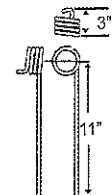

TIN1-075

To fit OEM	Color	Weight	Coil ID	Wire	List Price
L-14-04760	Green	1.3 lbs.	1.8"	.375"	4.36