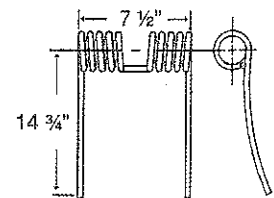

Western (Rugby)

TIN1-046

Application	Color	Weight	Coil ID	Wire	List Price
Mounted Harrow	Black	3.3 lbs.	2.1"	.375"	11.48