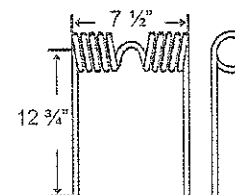

**Mattson**

TIN1-079

Application	Color	Weight	Coil ID	Wire	List Price
Harrow	Black	1.8 lbs.	1.65"	.312"	5.85

**Melroe**

TIN1-041

To fit OEM	Application	Color	Weight	Coil ID	Wire	List Price
6502210	Harrow	Black	2 lbs.	1.35"	.312"	5.84

TIN1-042

To fit OEM	Application	Color	Weight	Coil ID	Wire	List Price
6502211	Harrow	Black	2.2 lbs.	1.34"	.312"	6.86

TIN1-043

To fit OEM	Application	Color	Weight	Coil ID	Wire	List Price
6524795	Harrow, 11" Straight Tine	Black	3.2 lbs.	2.1"	.375"	8.97