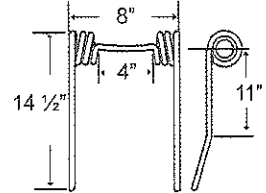

TIN1-063

To fit OEM	Application	Color	Weight	Coil ID	Wire	List Price
H18286	4 Bar Harrow, Packer Bar, Bent Tine	Black	2.5 lbs.	1.8"	.375"	7.57