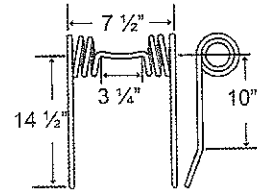

**Harrow Tines**

*Inland, Flexi-Coil*

**TIN1-053**

Application	Color	Weight	Coil ID	Wire	List Price
Harrow Draw Bar	Black	2.5 lbs.	1.75"	.375"	6.60

*Inland, Flexi-Coil, Harman, Blanchard*

**TIN1-034**

To fit OEM	Application	Color	Weight	Coil ID	Wire	List Price
25-200509-1	16" Straight Tine	Black	2.5 lbs.	1.75"	.375"	7.25

*John Deere*

**TIN1-066**

To fit OEM	Application	Color	Weight	Coil ID	Wire	List Price
135002	Mounted Harrow	Black	2.2 lbs.	1.69"	.375"	6.62

**TIN1-067**

To fit OEM	Application	Color	Weight	Coil ID	Wire	List Price
136767	Mounted Harrow	Black	2.5 lbs.	1.67"	.375"	6.65