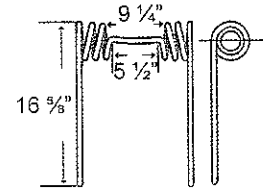

#### TIN1-061

To fit OEM	Application	Color	Weight	Coil ID	Wire	List Price
H-4087	Mounted Harrow	Black	2.9 lbs.	4.75"	.375"	6.49

10 - TINES, TEETH, TILLAGE

**Harrow Tines**

*Morris & Project*

**TIN1-062**

To fit OEM	Application	Color	Weight	Coil ID	Wire	List Price
H-1791	Mounted Harrow	Black	2.9 lbs.	1.82"	.375"	7.05