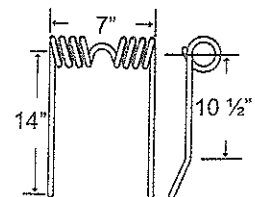

Saturn

TIN1-028

Color	Weight	Coil ID	Wire	List Price
Black	3.8 lbs.	2.08"	.375"	10.19

Summers

TIN1-038

To fit OEM	Application	Color	Weight	Coil ID	Wire	List Price
8H-1150	94 Series, Mounted Harrow	Black	2.2 lbs.	2.0"	.375"	7.70

Summers, Herman

TIN1-056

To fit OEM	Application	Color	Weight	Coil ID	Wire	List Price
H-1140	Mounted Harrow	Black	3.6 lbs.	2.1"	.375"	8.26

10 - TINES, TEETH, TILLAGE

**Harrow Tines**

*Summers, Herman*

**TIN1-058**

To fit OEM	Application	Color	Weight	Coil ID	Wire	List Price
8H-1110	Harrow Draw Bar, Straight Tine	Black	3.5 lbs.	1.95"	.375"	8.51

*Summers, Bergen*

**TIN2-030**

Color	Weight	Coil ID	Wire	List Price
Black	6.5 lbs.	2.515"	.5"	23.54