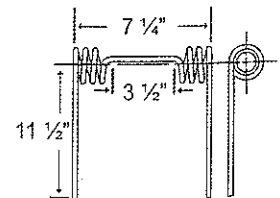

Westfield

TIN1-088

To fit OEM	Color	Weight	Coil ID	Wire	List Price
23816	Black	1.36 lbs.	1.60"	.312"	5.85