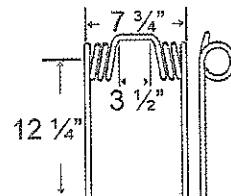

**Harrow Tines**

*Inland, Flexi-Coil*

**TIN1-053**

Application	Color	Weight	Coil ID	Wire	List Price
Harrow Draw Bar	Black	2.5 lbs.	1.75"	.375"	6.60

*Inland, Flexi-Coil, Harman, Blanchard*

**TIN1-034**

To fit OEM	Application	Color	Weight	Coil ID	Wire	List Price
25-200509-1	16" Straight Tine	Black	2.5 lbs.	1.75"	.375"	7.25

*John Deere*

**TIN1-066**

To fit OEM	Application	Color	Weight	Coil ID	Wire	List Price
135002	Mounted Harrow	Black	2.2 lbs.	1.69"	.375"	6.62

**TIN1-067**

To fit OEM	Application	Color	Weight	Coil ID	Wire	List Price
136767	Mounted Harrow	Black	2.5 lbs.	1.67"	.375"	6.65

**TIN1-068**

To fit OEM	Application	Color	Weight	Coil ID	Wire	List Price
181162	Mounted Harrow	Black	2.3 lbs.	1.65"	.375"	6.77

**10 - TINES, TEETH, TILLAGE**