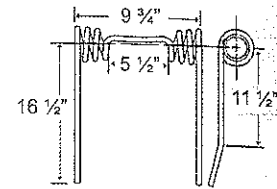

Harrow Tines

Leon

TIN1-089

To fit OEM	Application	Color	Weight	Coil ID	Wire	List Price
105561	Mounted Harrow	Black	2.9 lbs.	1.85"	.375"	8.46