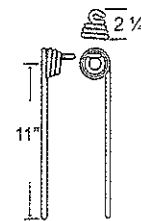

## Harrow Tines

John Deere

TIN1-069

To fit OEM	Application	Color	Weight	Coil ID	Wire	List Price
188605	Mounted Harrow	Black	2.6 lbs.	1.65"	.375"	8.26

TIN2-063

To fit OEM	Application	Color	Weight	Coil ID	Wire	List Price
232353	Mounted Harrow	Black	3.5 lbs.	1.75"	.415"	12.10

TIN2-065

To fit OEM	Application	Color	Weight	Coil ID	Wire	List Price
N185486	Mounted Harrow	Black	3.5 lbs.	1.75"	.450"	14.51

Kovar

TIN1-070

To fit OEM	Color	Weight	Coil ID	Wire	List Price
1456 CC	Yellow	.8 lbs.	1.45"	.312"	5.03

TIN1-071

To fit OEM	Color	Weight	Coil ID	Wire	List Price
1238	Yellow	1.2 lbs.	1.35"	.375"	5.99

10 - TINES, TEETH, TILLAGE

**Harrow Tines**

**Kovar**

**TIN1-072**

To fit OEM	Color	Coil ID	Wire	List Price
GM15B, GP15A	Yellow	1.75"	.375"	6.86