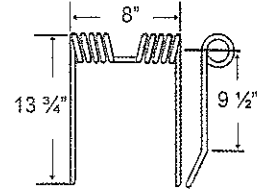

Morris

TIN1-060

To fit OEM	Application	Color	Weight	Coil ID	Wire	List Price
H-3976	Harrow Draw Bar	Black	3.25 lbs.	2.125"	.375"	9.59