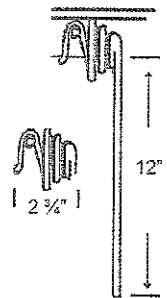

TIN1-071

To fit OEM	Color	Weight	Coil ID	Wire	List Price
1238	Yellow	1.2 lbs.	1.35"	.375"	5.99

10 - TINES, TEETH, TILLAGE

**Harrow Tines**

**Kovar**

**TIN1-072**

To fit OEM	Color	Coil ID	Wire	List Price
GM15B, GP15A	Yellow	1.75"	.375"	6.86

**Kovar (left)**

**TIN2B11XL**

Application	Color	Coil ID	Wire	List Price
Poni-Trail, Notched Angle, Bar Tooth	Yellow	1.75"	.375"	7.05

**Kovar (right)**

**TIN2B11XR**

Application	Color	Coil ID	Wire	List Price
Poni-Trail, Notched Angle, Bar Tooth	Yellow	1.75"	.375"	7.05

**10 - TINES, TEETH, TILLAGE**

**Krause**

**TINKS-1**

To fit OEM	Color	Weight	Coil ID	Wire	List Price
76-126	Black	2.5 lbs.	1.75"	.375"	9.68

**Krause, DMI**

**TINKS-2**

To fit OEM	Application	Color	Weight	Coil ID	Wire	List Price
76-156	Works in DMI also	Black	3.5 lbs.	2.125"	.437"	13.09