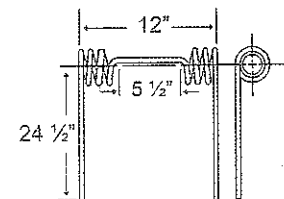

**TIN1-095**

Color	Weight	Coil ID	Wire	List Price
Black	2.3 lbs.	1.8"	.375"	9.65

*Riteway, Summers*

**TIN3-037**

To fit OEM	Color	Weight	Coil ID	Wire	List Price
404-0024	Black	6 lbs.	2.5"	.5625"	21.10

**10 - TINES, TEETH, TILLAGE**