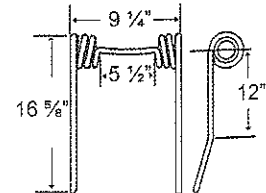

Morris & Project

TIN1-061

To fit OEM	Application	Color	Weight	Coil ID	Wire	List Price
H-4087	Mounted Harrow	Black	2.9 lbs.	4.75"	.375"	6.49