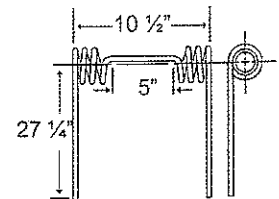

TIN2-021

To fit OEM	Color	Coil ID	Wire	List Price
H27900	Black	2.70"	.5"	25.76