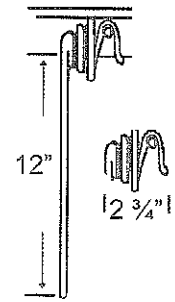

TIN2-065

To fit OEM	Application	Color	Weight	Coil ID	Wire	List Price
N185486	Mounted Harrow	Black	3.5 lbs.	1.75"	.450"	14.51

Kovar

TIN1-070

To fit OEM	Color	Weight	Coil ID	Wire	List Price
1456 CC	Yellow	.8 lbs.	1.45"	.312"	5.03

TIN1-071

To fit OEM	Color	Weight	Coil ID	Wire	List Price
1238	Yellow	1.2 lbs.	1.35"	.375"	5.99

10 - TINES, TEETH, TILLAGE

**Harrow Tines**

**Kovar**

**TIN1-072**

To fit OEM	Color	Coil ID	Wire	List Price
GM15B, GP15A	Yellow	1.75"	.375"	6.86

**Kovar (left)**

**TIN2B11XL**

Application	Color	Coil ID	Wire	List Price
Poni-Trail, Notched Angle, Bar Tooth	Yellow	1.75"	.375"	7.05

**Kovar (right)**

**TIN2B11XR**

Application	Color	Coil ID	Wire	List Price
Poni-Trail, Notched Angle, Bar Tooth	Yellow	1.75"	.375"	7.05