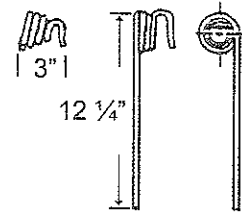

TIN1-071

To fit OEM	Color	Weight	Coil ID	Wire	List Price
1238	Yellow	1.2 lbs.	1.35"	.375"	5.99

10 - TINES, TEETH, TILLAGE

**Harrow Tines**

**Kovar**

**TIN1-072**

To fit OEM	Color	Coil ID	Wire	List Price
GM15B, GP15A	Yellow	1.75"	.375"	6.86

**Kovar (left)**

**TIN2B11XL**

Application	Color	Coil ID	Wire	List Price
Poni-Trail, Notched Angle, Bar Tooth	Yellow	1.75"	.375"	7.05

**Kovar (right)**

**TIN2B11XR**

Application	Color	Coil ID	Wire	List Price
Poni-Trail, Notched Angle, Bar Tooth	Yellow	1.75"	.375"	7.05