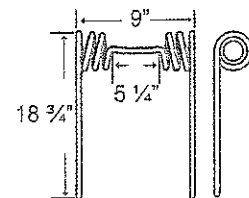

TIN2-044

To fit OEM	Color	Wire	List Price
67886	Black	.4375"	13.63

10 - TINES, TEETH, TILLAGE