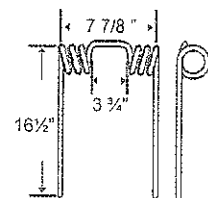

**Kovar (left)**

**TIN2B11XL**

Application	Color	Coil ID	Wire	List Price
Poni-Trail, Notched Angle, Bar Tooth	Yellow	1.75"	.375"	7.05

**Kovar (right)**

**TIN2B11XR**

Application	Color	Coil ID	Wire	List Price
Poni-Trail, Notched Angle, Bar Tooth	Yellow	1.75"	.375"	7.05

**10 - TINES, TEETH, TILLAGE**

**Krause**

**TINKS-1**

To fit OEM	Color	Weight	Coil ID	Wire	List Price
76-126	Black	2.5 lbs.	1.75"	.375"	9.68

**Krause, DMI**

**TINKS-2**

To fit OEM	Application	Color	Weight	Coil ID	Wire	List Price
76-156	Works in DMI also	Black	3.5 lbs.	2.125"	.437"	13.09

## Harrow Tines

Leon

TIN1-089

To fit OEM	Application	Color	Weight	Coil ID	Wire	List Price
105561	Mounted Harrow	Black	2.9 lbs.	1.85"	.375"	8.46

Lindsay

TIN1-073

To fit OEM	Color	Weight	Coil ID	Wire	List Price
L-14-04728	Green	.75 lbs.	1.5"	.312"	2.82