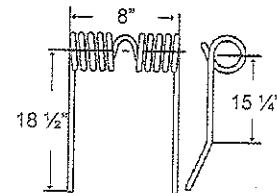

Saturn

TIN1-028

Color	Weight	Coil ID	Wire	List Price
Black	3.8 lbs.	2.08"	.375"	10.19

Summers

TIN1-038

To fit OEM	Application	Color	Weight	Coil ID	Wire	List Price
8H-1150	94 Series, Mounted Harrow	Black	2.2 lbs.	2.0"	.375"	7.70