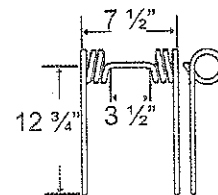

**Harrow Tines**

*Inland, Flexi-Coil*

**TIN1-053**

Application	Color	Weight	Coil ID	Wire	List Price
Harrow Draw Bar	Black	2.5 lbs.	1.75"	.375"	6.60

*Inland, Flexi-Coil, Harman, Blanchard*

**TIN1-034**

To fit OEM	Application	Color	Weight	Coil ID	Wire	List Price
25-200509-1	16" Straight Tine	Black	2.5 lbs.	1.75"	.375"	7.25

*John Deere*

**TIN1-066**

To fit OEM	Application	Color	Weight	Coil ID	Wire	List Price
135002	Mounted Harrow	Black	2.2 lbs.	1.69"	.375"	6.62

**TIN1-067**

To fit OEM	Application	Color	Weight	Coil ID	Wire	List Price
136767	Mounted Harrow	Black	2.5 lbs.	1.67"	.375"	6.65

**TIN1-068**

To fit OEM	Application	Color	Weight	Coil ID	Wire	List Price
181162	Mounted Harrow	Black	2.3 lbs.	1.65"	.375"	6.77

**10 - TINES, TEETH, TILLAGE**