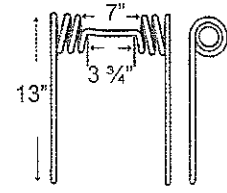

Harrow Tines

Midwest

TIN1-055

To fit OEM	Application	Color	Weight	Coil ID	Wire	List Price
Ch-113A	Harrow	Black	2.3 lbs.	1.44"	.375"	6.15