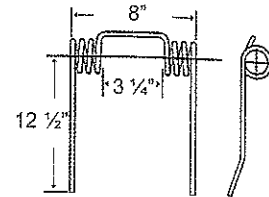

Harrow Tines

Sunflower

TIN1-010

To fit OEM	Color	Weight	Coil ID	Wire	List Price
3616	Black	2.31 lbs.	1.65"	.375"	9.95