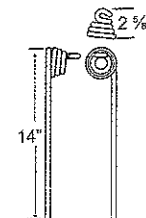

## Harrow Tines

John Deere

TIN1-069

To fit OEM	Application	Color	Weight	Coil ID	Wire	List Price
188605	Mounted Harrow	Black	2.6 lbs.	1.65"	.375"	8.26

TIN2-063

To fit OEM	Application	Color	Weight	Coil ID	Wire	List Price
232353	Mounted Harrow	Black	3.5 lbs.	1.75"	.415"	12.10

TIN2-065

To fit OEM	Application	Color	Weight	Coil ID	Wire	List Price
N185486	Mounted Harrow	Black	3.5 lbs.	1.75"	.450"	14.51

Kovar

TIN1-070

To fit OEM	Color	Weight	Coil ID	Wire	List Price
1456 CC	Yellow	.8 lbs.	1.45"	.312"	5.03

TIN1-071

To fit OEM	Color	Weight	Coil ID	Wire	List Price
1238	Yellow	1.2 lbs.	1.35"	.375"	5.99

10 - TINES, TEETH, TILLAGE

**Harrow Tines**

**Kovar**

**TIN1-072**

To fit OEM	Color	Coil ID	Wire	List Price
GM15B, GP15A	Yellow	1.75"	.375"	6.86