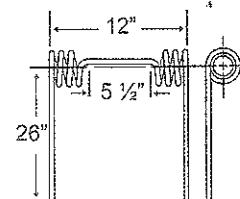

Summers, Bourgault, Brandt, Flexicoil, Riteway

TIN3-038

To fit OEM	Application	Color	Coil ID	Wire	List Price
8H1190S	Straight	Black	2.48"	.5625"	25.34