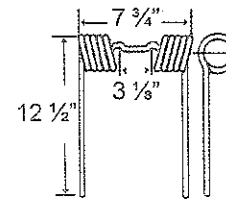

**Mattson**

TIN1-079

Application	Color	Weight	Coil ID	Wire	List Price
Harrow	Black	1.8 lbs.	1.65"	.312"	5.85

**Melroe**

TIN1-041

To fit OEM	Application	Color	Weight	Coil ID	Wire	List Price
6502210	Harrow	Black	2 lbs.	1.35"	.312"	5.84

TIN1-042

To fit OEM	Application	Color	Weight	Coil ID	Wire	List Price
6502211	Harrow	Black	2.2 lbs.	1.34"	.312"	6.86

TIN1-043

To fit OEM	Application	Color	Weight	Coil ID	Wire	List Price
6524795	Harrow, 11" Straight Tine	Black	3.2 lbs.	2.1"	.375"	8.97