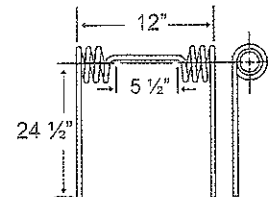

To fit OEM	Application	Color	Weight	Coil ID	Wire	List Price
8H-1110	Harrow Draw Bar, Straight Tine	Black	3.5 lbs.	1.95"	.375"	8.51

*Summers, Bergen*

**TIN2-030**

Color	Weight	Coil ID	Wire	List Price
Black	6.5 lbs.	2.515"	.5"	23.54

**TIN2-039**

To fit OEM	Application	Color	Weight	Coil ID	Wire	List Price
8H-1180	Mounted Harrow	Black	6.5 lbs.	2.515"	.5"	18.50

*Summers, Riteway*

**TIN3-037**

To fit OEM	Color	Weight	Coil ID	Wire	List Price
8H-1190	Black	8 lbs.	2.515"	.5625"	21.10