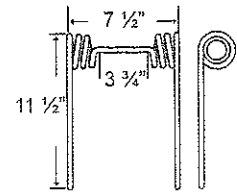

Noble

TIN1-057

To fit OEM	Application	Color	Weight	Coil ID	Wire	List Price
149781	Mounted Harrow	Black	2.3 lbs.	1.8"	.375"	5.29