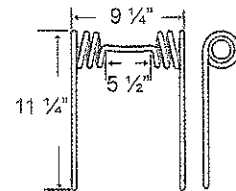

#### TIN1-088

To fit OEM	Color	Weight	Coil ID	Wire	List Price
23816	Black	1.36 lbs.	1.60"	.312"	5.85

10 - TINES, TEETH, TILLAGE

**Harrow Tines**

**Westfield**

**TIN1-090**

To fit OEM	Color	Weight	Coil ID	Wire	List Price
23816-14	Black	1.45 lbs.	1.60"	.312"	6.04

**Wil-Rich**

**TIN1-044**

To fit OEM	Application	Color	Weight	Coil ID	Wire	List Price
16249 (41410)	Mounted Harrow	Black	2.5 lbs.	1.625"	.375"	6.04

**TIN1-045**

To fit OEM	Application	Color	Weight	Coil ID	Wire	List Price
13419 (41411)	Mounted Harrow	Black	2.3 lbs.	1.63"	.375"	5.93

**TIN2-044**

To fit OEM	Color	Wire	List Price
67886	Black	.4375"	13.63

**10 - TINES, TEETH, TILLAGE**