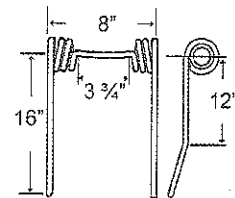

Vicon / Cereal Imp.

TIN1-091

To fit OEM	Application	Color	Weight	Coil ID	Wire	List Price
41040	Mounted Harrow	Black	2.4 lbs.	1.82"	.375"	6.76