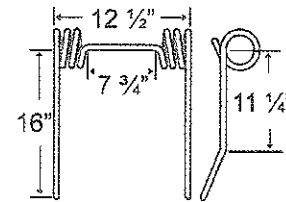

TIN2-065

To fit OEM	Application	Color	Weight	Coil ID	Wire	List Price
N185486	Mounted Harrow	Black	3.5 lbs.	1.75"	.450"	14.51