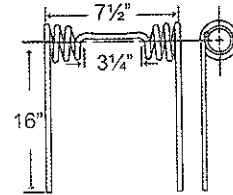

**Harrow Tines**

*Inland, Flexi-Coil*

**TIN1-053**

Application	Color	Weight	Coil ID	Wire	List Price
Harrow Draw Bar	Black	2.5 lbs.	1.75"	.375"	6.60

*Inland, Flexi-Coil, Harman, Blanchard*

**TIN1-034**

To fit OEM	Application	Color	Weight	Coil ID	Wire	List Price
25-200509-1	16" Straight Tine	Black	2.5 lbs.	1.75"	.375"	7.25

*John Deere*

**TIN1-066**

To fit OEM	Application	Color	Weight	Coil ID	Wire	List Price
135002	Mounted Harrow	Black	2.2 lbs.	1.69"	.375"	6.62

**TIN1-067**

To fit OEM	Application	Color	Weight	Coil ID	Wire	List Price
136767	Mounted Harrow	Black	2.5 lbs.	1.67"	.375"	6.65