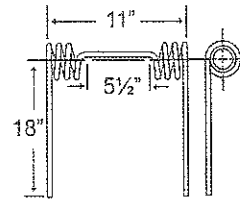

TIN2-039

To fit OEM	Application	Color	Weight	Coil ID	Wire	List Price
8H-1180	Mounted Harrow	Black	6.5 lbs.	2.515"	.5"	18.50