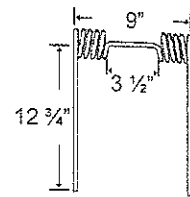

*John Deere*

**TIN1-066**

To fit OEM	Application	Color	Weight	Coil ID	Wire	List Price
135002	Mounted Harrow	Black	2.2 lbs.	1.69"	.375"	6.62

**TIN1-067**

To fit OEM	Application	Color	Weight	Coil ID	Wire	List Price
136767	Mounted Harrow	Black	2.5 lbs.	1.67"	.375"	6.65

**TIN1-068**

To fit OEM	Application	Color	Weight	Coil ID	Wire	List Price
181162	Mounted Harrow	Black	2.3 lbs.	1.65"	.375"	6.77

**10 - TINES, TEETH, TILLAGE**

## Harrow Tines

John Deere

TIN1-069

To fit OEM	Application	Color	Weight	Coil ID	Wire	List Price
188605	Mounted Harrow	Black	2.6 lbs.	1.65"	.375"	8.26

TIN2-063

To fit OEM	Application	Color	Weight	Coil ID	Wire	List Price
232353	Mounted Harrow	Black	3.5 lbs.	1.75"	.415"	12.10