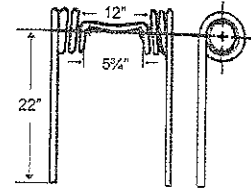

Harrow Tines

Riteway, Gates, Flexi-Coil, Degelman

TIN2-089

To fit OEM	Color	Weight	Coil ID	Wire	List Price
404-0008	Black	6 lbs.	2.5"	.5"	19.25