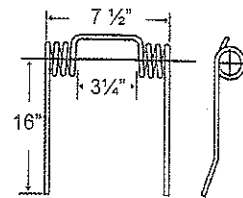

TIN1-011

To fit OEM	Color	Coil ID	Wire	List Price
5715	Black	1.679"	.375"	10.38