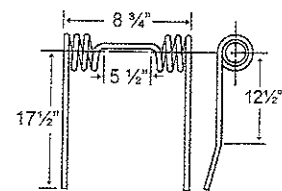

Saturn

TIN1-028

Color	Weight	Coil ID	Wire	List Price
Black	3.8 lbs.	2.08"	.375"	10.19

Summers

TIN1-038

To fit OEM	Application	Color	Weight	Coil ID	Wire	List Price
8H-1150	94 Series, Mounted Harrow	Black	2.2 lbs.	2.0"	.375"	7.70

Summers, Herman

TIN1-056

To fit OEM	Application	Color	Weight	Coil ID	Wire	List Price
H-1140	Mounted Harrow	Black	3.6 lbs.	2.1"	.375"	8.26

10 - TINES, TEETH, TILLAGE

**Harrow Tines**

*Summers, Herman*

**TIN1-058**

To fit OEM	Application	Color	Weight	Coil ID	Wire	List Price
8H-1110	Harrow Draw Bar, Straight Tine	Black	3.5 lbs.	1.95"	.375"	8.51

*Summers, Bergen*

**TIN2-030**

Color	Weight	Coil ID	Wire	List Price
Black	6.5 lbs.	2.515"	.5"	23.54