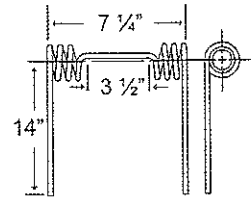

#### TIN1-088

To fit OEM	Color	Weight	Coil ID	Wire	List Price
23816	Black	1.36 lbs.	1.60"	.312"	5.85

10 - TINES, TEETH, TILLAGE

**Harrow Tines**

**Westfield**

**TIN1-090**

To fit OEM	Color	Weight	Coil ID	Wire	List Price
23816-14	Black	1.45 lbs.	1.60"	.312"	6.04