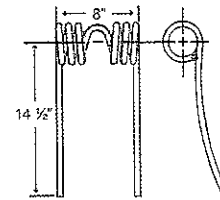

To fit OEM	Color	Weight	Coil ID	Wire	List Price
R-14-04752	Black	1.3 lbs.	1.8"	.375"	4.36

10 - TINES, TEETH, TILLAGE

**Harrow Tines**

**Mattson Heavy/Harriston**

TIN1-029

To fit OEM	Color	Weight	Coil ID	Wire	List Price
304100	Black	3 lbs.	2.1"	.375"	8.86

**Mattson**

TIN1-079

Application	Color	Weight	Coil ID	Wire	List Price
Harrow	Black	1.8 lbs.	1.65"	.312"	5.85

**Melroe**

TIN1-041

To fit OEM	Application	Color	Weight	Coil ID	Wire	List Price
6502210	Harrow	Black	2 lbs.	1.35"	.312"	5.84