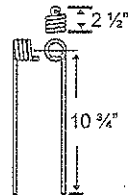

## Harrow Tines

Leon

TIN1-089

To fit OEM	Application	Color	Weight	Coil ID	Wire	List Price
105561	Mounted Harrow	Black	2.9 lbs.	1.85"	.375"	8.46

Lindsay

TIN1-073

To fit OEM	Color	Weight	Coil ID	Wire	List Price
L-14-04728	Green	.75 lbs.	1.5"	.312"	2.82

TIN1-074

To fit OEM	Color	Weight	Coil ID	Wire	List Price
R-14-04710	Black	.75 lbs.	1.5"	.312"	2.82

TIN1-075

To fit OEM	Color	Weight	Coil ID	Wire	List Price
L-14-04760	Green	1.3 lbs.	1.8"	.375"	4.36

TIN1-076